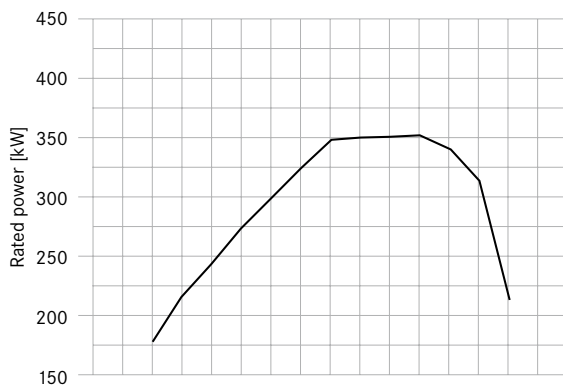

Mercedes-Benz
Trucks you can trust

Mercedes-Benz,

R6 – 380 kW (517 hp)

OM 473

Technical data

No. of cylinders	R6
Displacement [l]	15.6
Max. torque [Nm] (1/min)	2600 1100
Max. rated power [kW] (1/min)	380 1600

Mercedes-Benz
Trucks you can trust

Mercedes-Benz,

R6 – 425 kW (578 hp)

OM 473

Technical data

No. of cylinders	R6
Displacement [l]	15.6
Max. torque [Nm](1/min)	2800 1100
Max. rated power [kW](1/min)	425 1600

Mercedes-Benz
Trucks you can trust

Mercedes-Benz,

R6 – 460 kW (625 hp)

OM 473

Technical data

No. of cylinders	R6
Displacement [l]	15.6
Max. torque [Nm] (1/min)	3000 1100
Max. rated power [kW] (1/min)	460 1600