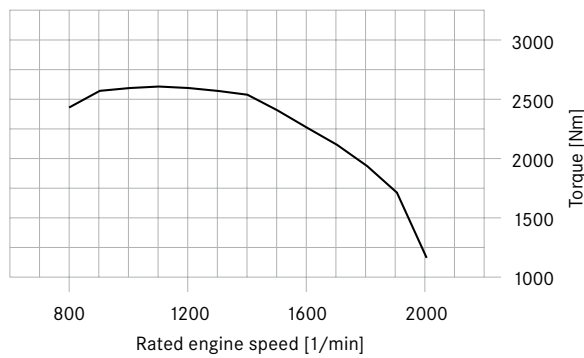

Mercedes-Benz
Trucks you can trust

Mercedes-Benz,

R6 – 380 kW (517 hp)

OM 473

Technical data

No. of cylinders	R6
Displacement [l]	15.6
Max. torque [Nm] (1/min)	2600 1100
Max. rated power [kW] (1/min)	380 1600

Mercedes-Benz
Trucks you can trust

Mercedes-Benz,

R6 – 425 kW (578 hp)

OM 473

Technical data

No. of cylinders	R6
Displacement [l]	15.6
Max. torque [Nm](1/min)	2800 1100
Max. rated power [kW](1/min)	425 1600

Mercedes-Benz
Trucks you can trust

Mercedes-Benz,

R6 – 460 kW (625 hp)

OM 473

Technical data

No. of cylinders	R6
Displacement [l]	15.6
Max. torque [Nm] (1/min)	3000 1100
Max. rated power [kW] (1/min)	460 1600