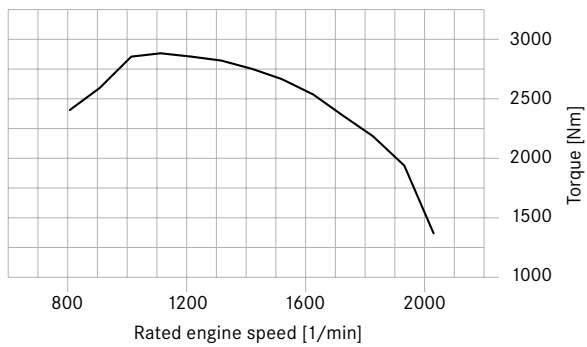

Mercedes-Benz
Trucks you can trust

Mercedes-Benz,

R6 – 380 kW (517 hp)

OM 473

Technical data

No. of cylinders	R6
Displacement [l]	15.6
Max. torque [Nm] (1/min)	2600 1100
Max. rated power [kW] (1/min)	380 1600

Mercedes-Benz
Trucks you can trust

Mercedes-Benz,

R6 – 425 kW (578 hp)

OM 473

Technical data

No. of cylinders	R6
Displacement [l]	15.6
Max. torque [Nm](1/min)	2800 1100
Max. rated power [kW](1/min)	425 1600

Mercedes-Benz
Trucks you can trust

Mercedes-Benz,

R6 – 460 kW (625 hp)

OM 473

Technical data

No. of cylinders	R6
Displacement [l]	15.6
Max. torque [Nm] (1/min)	3000 1100
Max. rated power [kW] (1/min)	460 1600